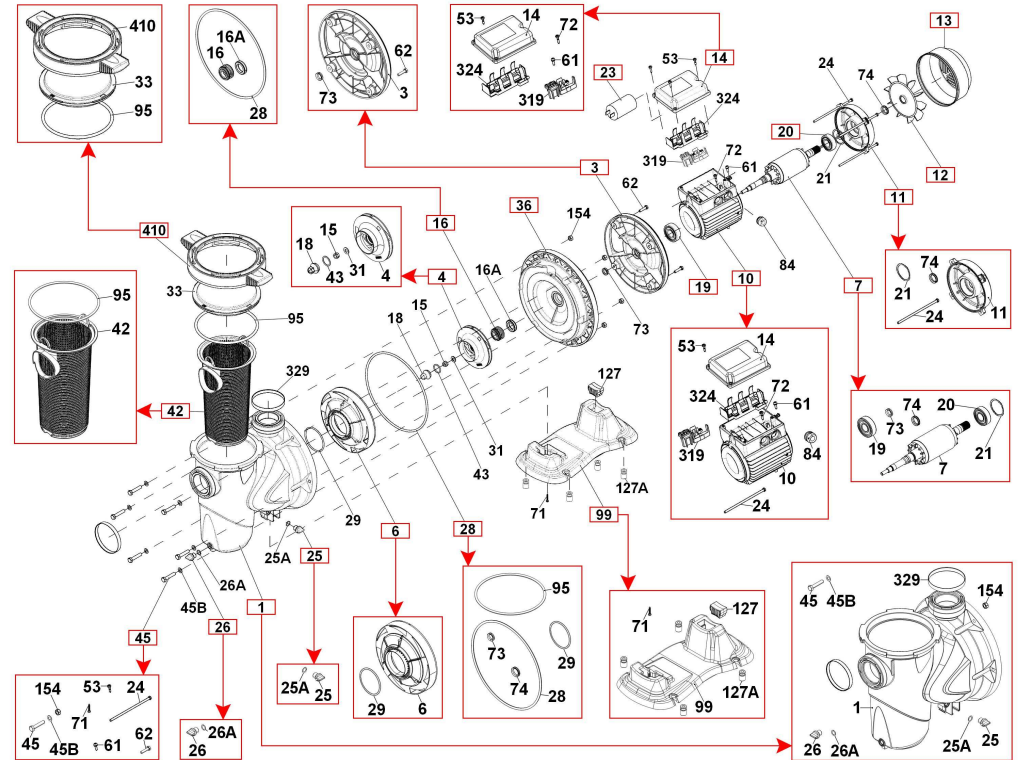

EUROSWIM 50_75_100_

E-mail

Pos.	Cant.	Ref.	Descripción
1	1	R00010334	SP - PUMP BODY
3	1	R00010337	SP - SUPPORT
4	1	R00010340	SP - IMPELLER
6	1	R00010341	SP - DIFFUSER
7	1	R00010344	SP - MOTOR SHAFT
10	1	R00010347	SP - MOTOR
11	1	R00010349	SP - FILTER COVER
12	1	R00010351	SP - FAN
13	1	R00010441	(SP) FAN COVER
14	1	R00010354	SP - TERMINAL BLOCK
16	1	R00010355	SP - SHAFT SEAL D.15
19	1	R00010356	SP - BALL BEARINGS 6302-2RSH
20	1	R00010751	(SP) BALL BEARING 6202-2RSH
23	1	R00004140	(SP) CAPACITOR 20UF
25	1	R00010367	SP - DISCHARGE CAP
26	1	R00010367	SP - DISCHARGE CAP
28	1	R00010370	SP - OR
36	1	R00010363	SP - FLANGE
42	1	R00010364	SP - FILTER
45	1	R00010371	SP - BOLTS&FASTNERS
99	1	R00010366	SP - BASE
410	1	R00010358	(SP) NUT RING