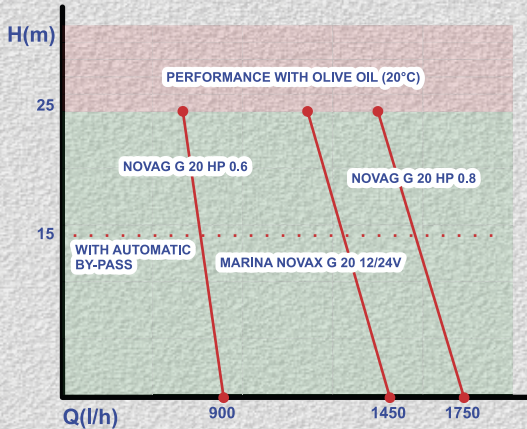

By-Pass Automatico BE-G
BE-G Automatic By-Pass

code 210000/B