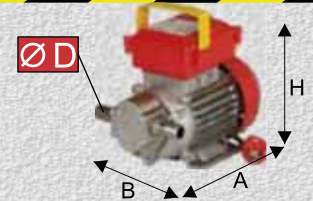

NOVAX-G

INOSSIDABILE - INOXDABLE

"olive oil, liquid soap, you're welcome"

Standard: INOX gears
Optional: PTFE gears

NOVAX-G 20

COMUTATORE
ROCKER SWITCH
ININTERRUPTOR PULSADOR
DRUCKKNOPFSCHALTER

SHUCKO 16A

MARINA NOVAX G 20

Accessorio - Aftermarket
CAVO CON PINZE E FUSIBILI
CABLE WITH PLIERS
AND FUSES

code 870035

By-Pass Automatico BE-G
BE-G Automatic By-Pass

code 210000/B

RACCORDO 3 PEZZI SMONTABILE
3 PIECE STRAIGHT CONNECTION
code 890035