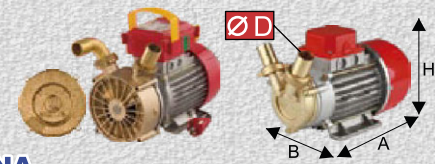

MARINA NOVAX 20

MARINA

BRONZO - BRONZE - BRONCE

MARINA NOVAX

INOSSIDABILE - INOXDABLE

"Battery, i need a battery"